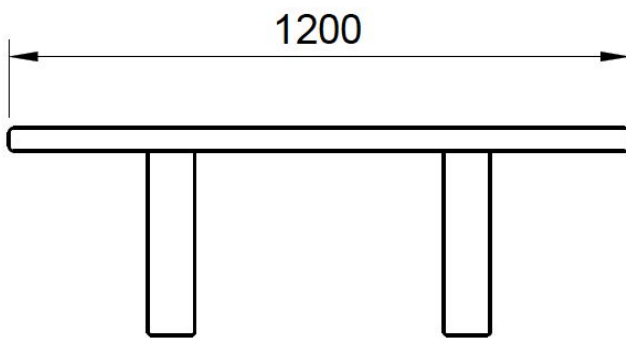

softer.

furniture for
your home,
or elsewhere

contact me

dustin fritsche
0431 605 119
ohhello@softerstudio.com

Bigger Coffee Table Dimensions

Please contact us if you would like more information on any of our products.
Email: ohhello@softerstudio.com