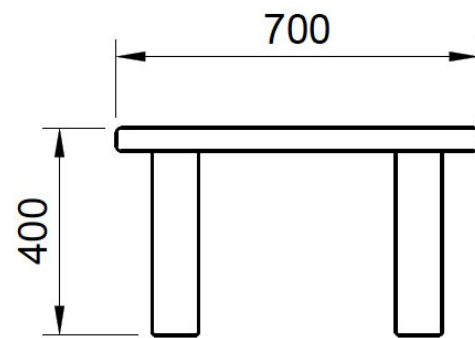

softer.

furniture for
your home,
or elsewhere

contact me

dustin fritsche
0431 605 119
ohhello@softerstudio.com

Bigger Coffee Table Dimensions

Please contact us if you would like more information on any of our products.
Email: ohhello@softerstudio.com