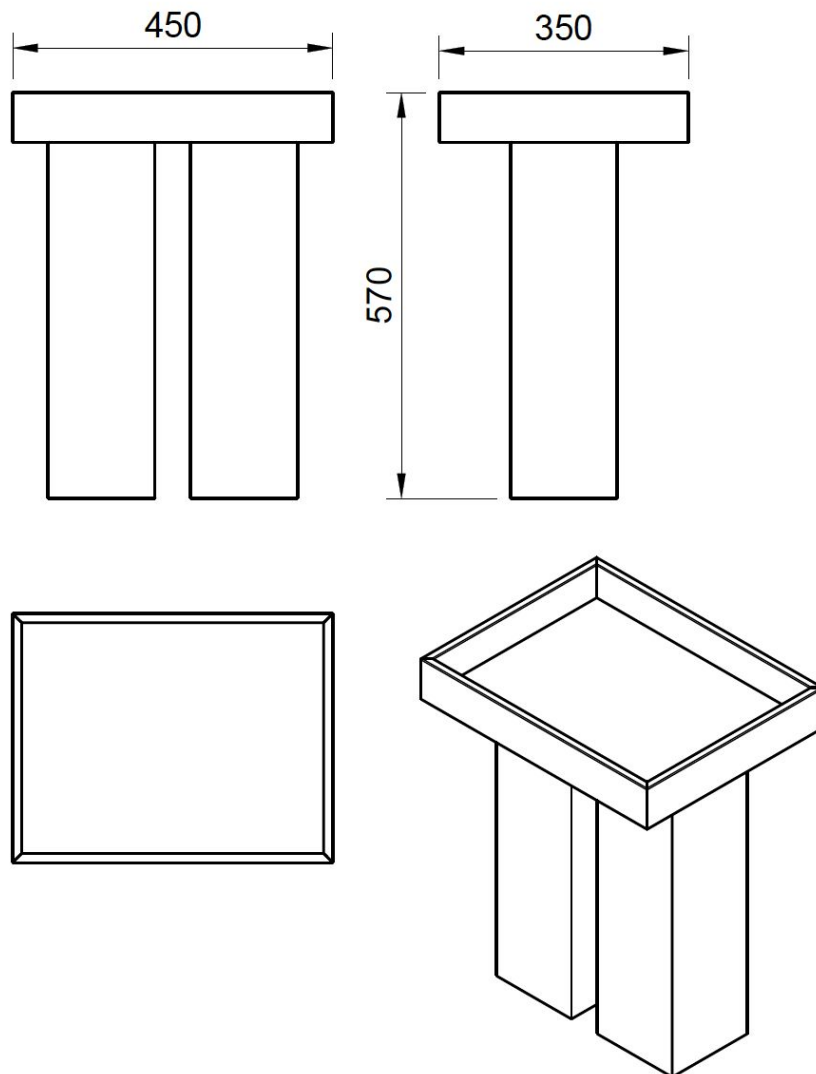

softer.

furniture for
your home,
or elsewhere

contact me

dustin fritsche
0431 605 119
ohhello@softerstudio.com

Boxy Side Table

Please contact us if you would like more information on any of our products.
Email: ohhello@softerstudio.com