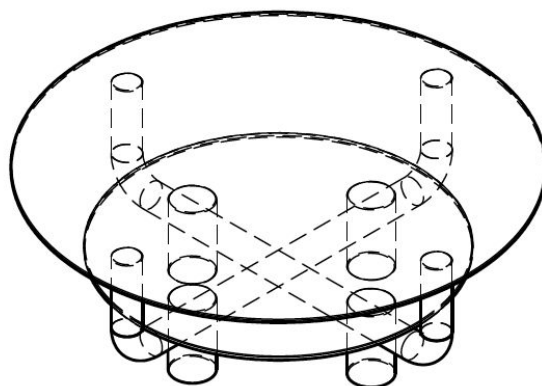

softer.

furniture for
your home,
or elsewhere

contact me

dustin fritsche
0431 605 119
ohhello@softerstudio.com

Clearer Coffee Table Dimensions

Please contact us if you would like more information on any of our products.
Email: ohhello@softerstudio.com