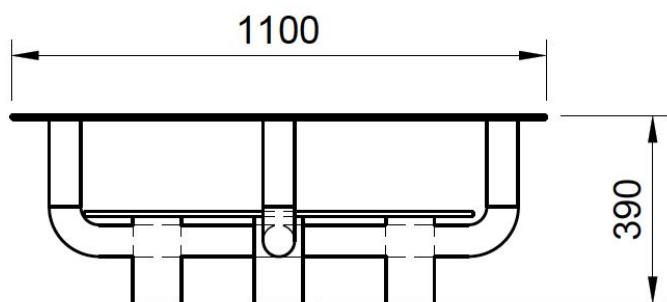

softer.

furniture for
your home,
or elsewhere

contact me

dustin fritsche
0431 605 119
ohhello@softerstudio.com

Clearer Coffee Table Dimensions

Please contact us if you would like more information on any of our products.
Email: ohhello@softerstudio.com