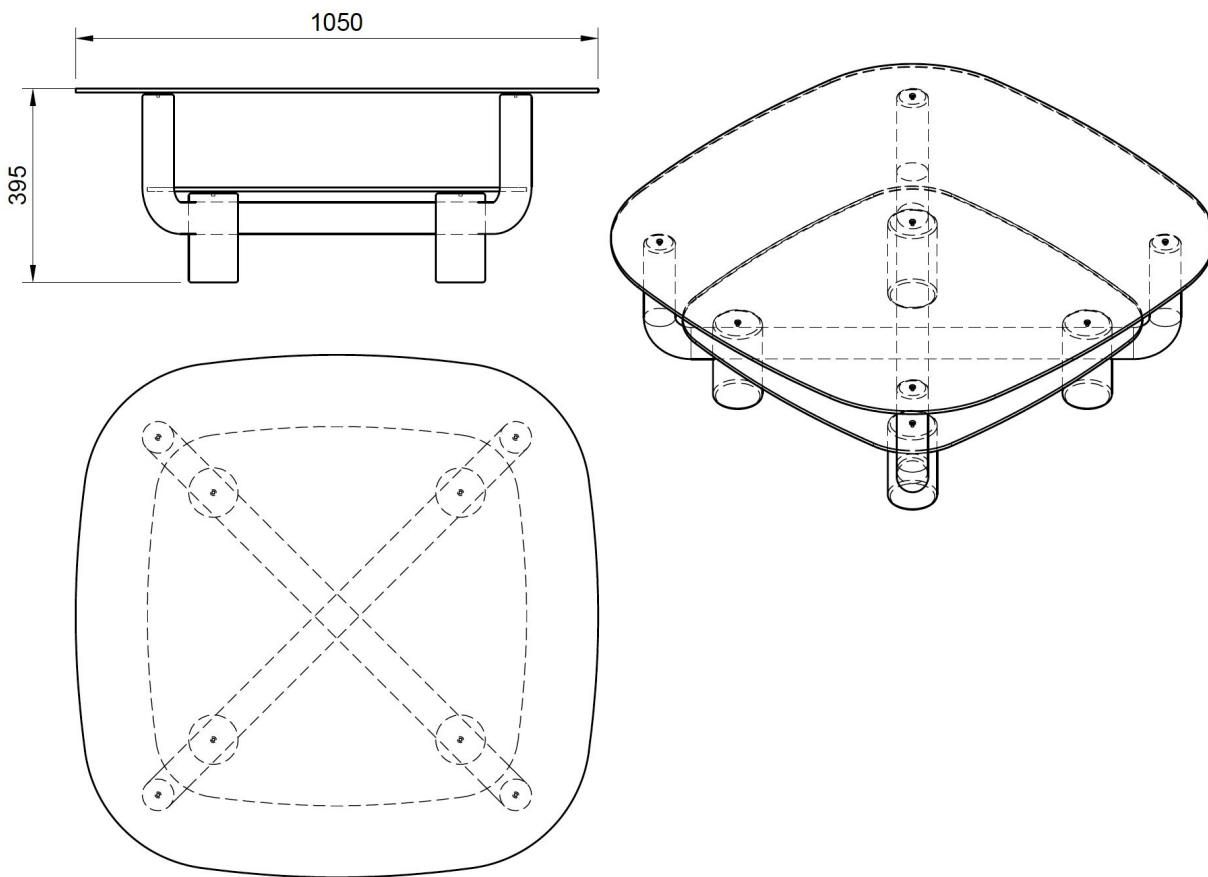

softer.

furniture for
your home,
or elsewhere

contact me

dustin fritsche
0431 605 119
ohhello@softerstudio.com

Clearer Coffee Round Square Table Dimensions

Please contact us if you would like more information on any of our products.
Email: ohhello@softerstudio.com