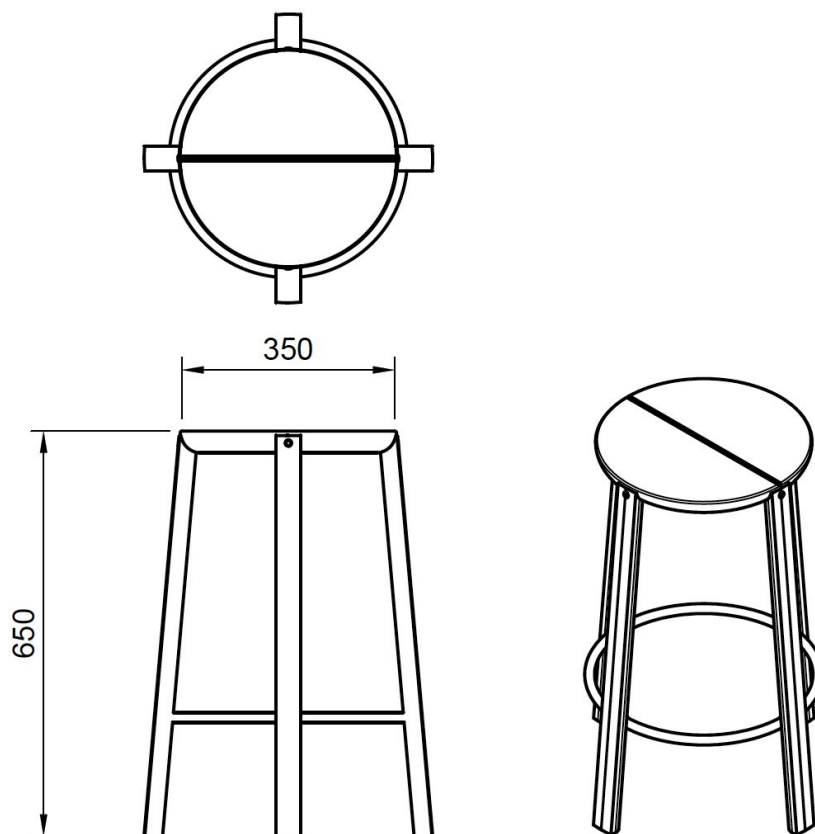

softer.

furniture for
your home,
or elsewhere

contact me

dustin fritsche
0431 605 119
ohhello@softerstudio.com

Higher Stool Dimensions

Please contact us if you would like more information on any of our products.
Email: ohhello@softerstudio.com