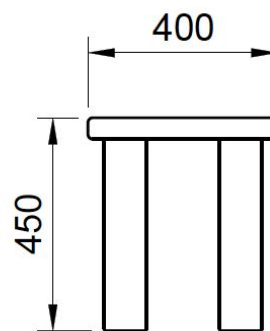

softer.

furniture for
your home,
or elsewhere

contact me

dustin fritsche
0431 605 119
ohhello@softerstudio.com

Longer Bench Dimensions

Please contact us if you would like more information on any of our products.
Email: ohhello@softerstudio.com