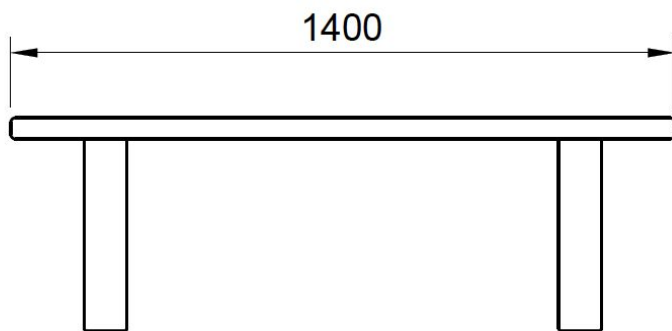

softer.

furniture for
your home,
or elsewhere

contact me

dustin fritsche
0431 605 119
ohhello@softerstudio.com

Longer Bench Dimensions

Please contact us if you would like more information on any of our products.
Email: ohhello@softerstudio.com