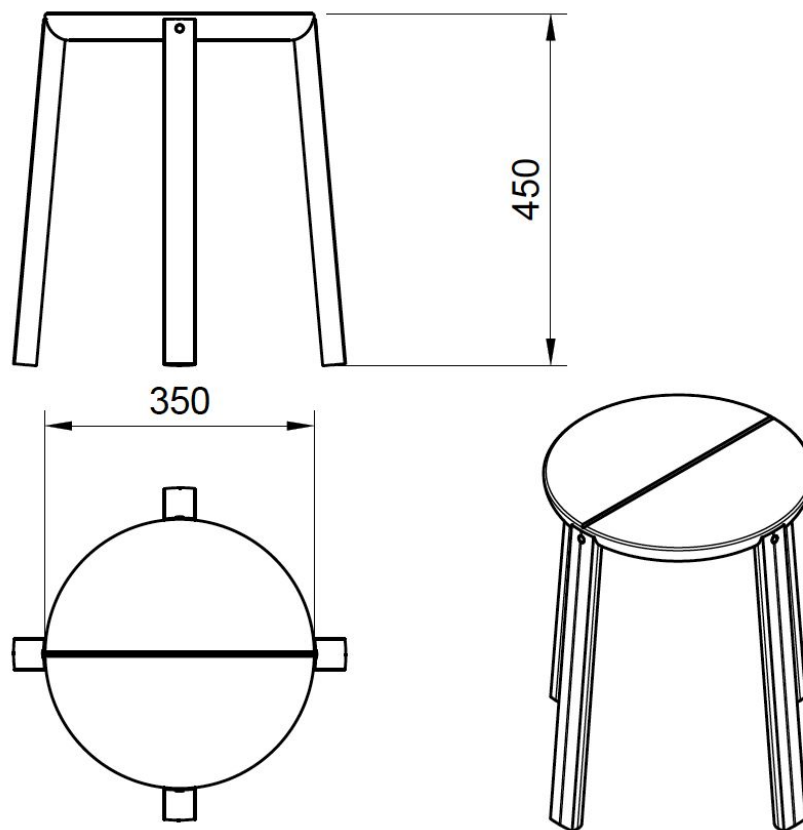

softer.

furniture for
your home,
or elsewhere

contact me

dustin fritsche
0431 605 119
ohhello@softerstudio.com

Lower Stool Dimensions

Please contact us if you would like more information on any of our products.
Email: ohhello@softerstudio.com