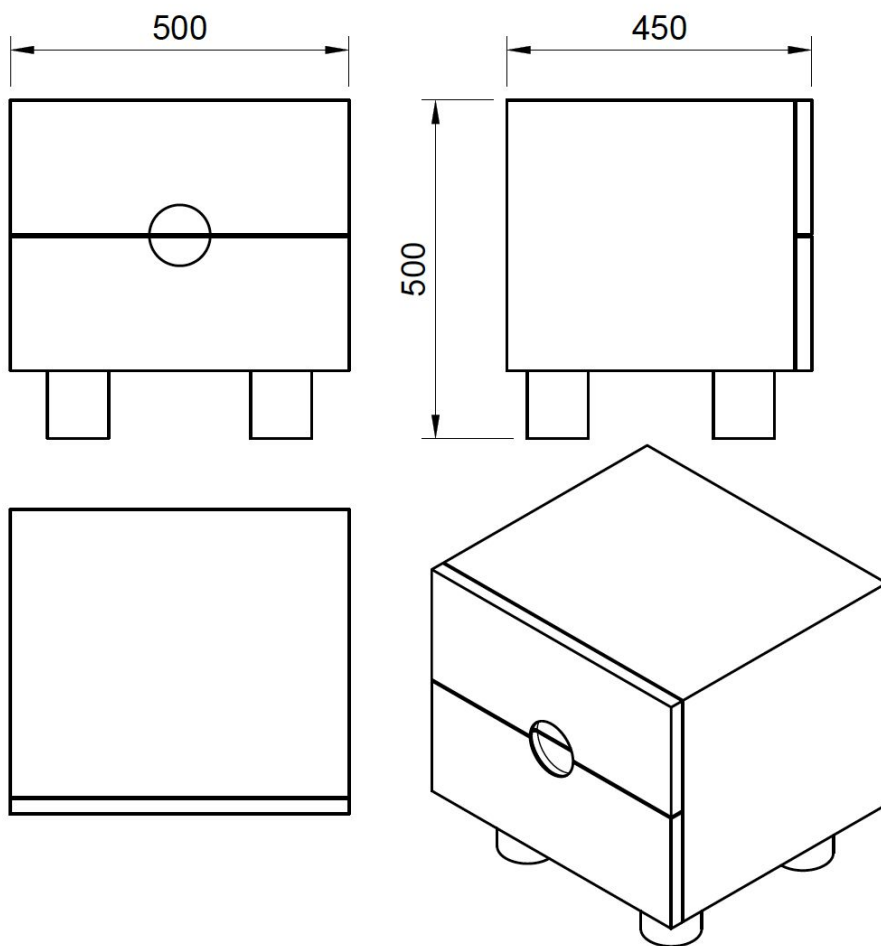

softer.

furniture for
your home,
or elsewhere

contact me

dustin fritsche
0431 605 119
ohhello@softerstudio.com

Next To Bed Dimensions

Please contact us if you would like more information on any of our products.
Email: ohhello@softerstudio.com