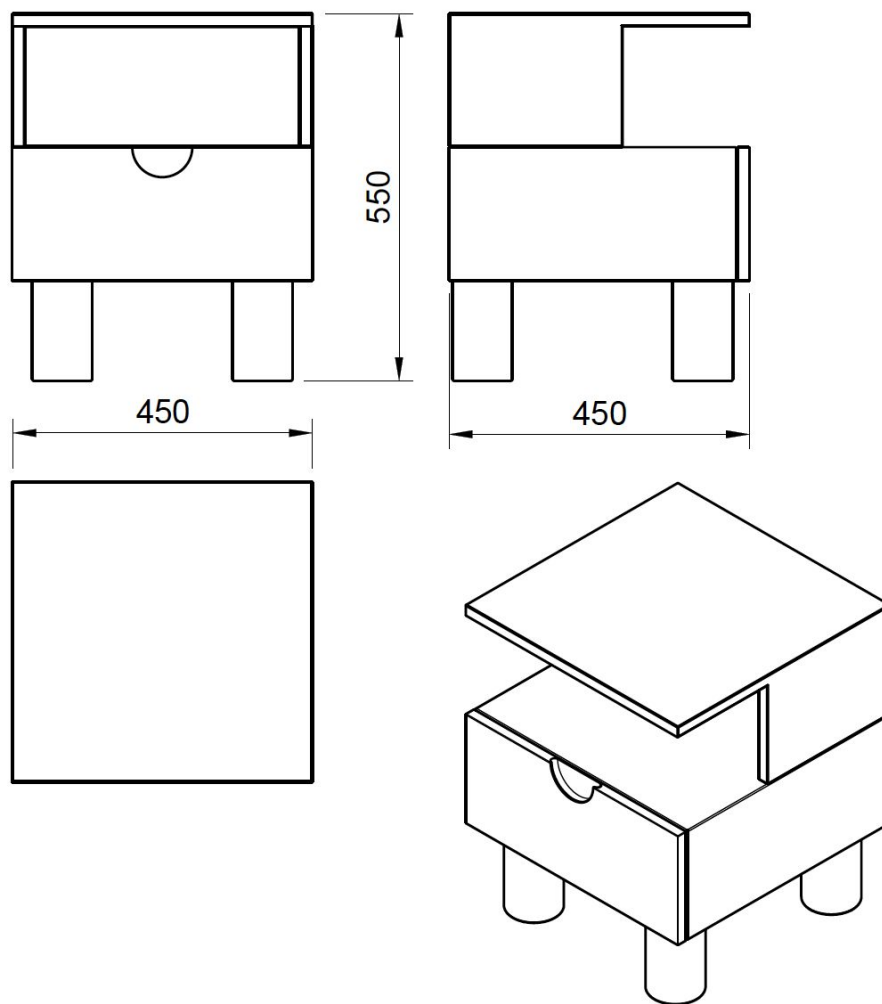

softer.

furniture for
your home,
or elsewhere

contact me

dustin fritsche
0431 605 119
ohhello@softerstudio.com

Next To Bed Remix Dimensions

Please contact us if you would like more information on any of our products.
Email: ohhello@softerstudio.com