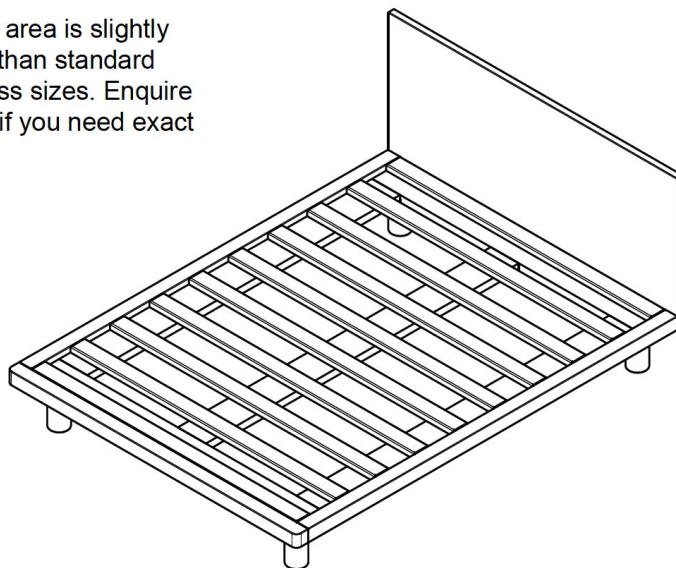

softer.

furniture for
your home,
or elsewhere

contact me

dustin fritsche
0431 605 119
ohhello@softerstudio.com

Okay Goodnight

Frame area is slightly larger than standard mattress sizes. Enquire within if you need exact sizing.