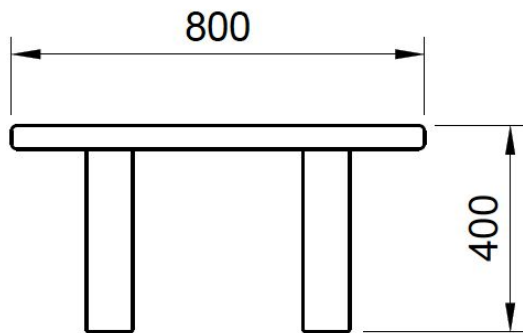

softer.

furniture for
your home,
or elsewhere

contact me

dustin fritsche
0431 605 119
ohhello@softerstudio.com

Rounder Coffee Table Dimensions

Please contact us if you would like more information on any of our products.
Email: ohhello@softerstudio.com