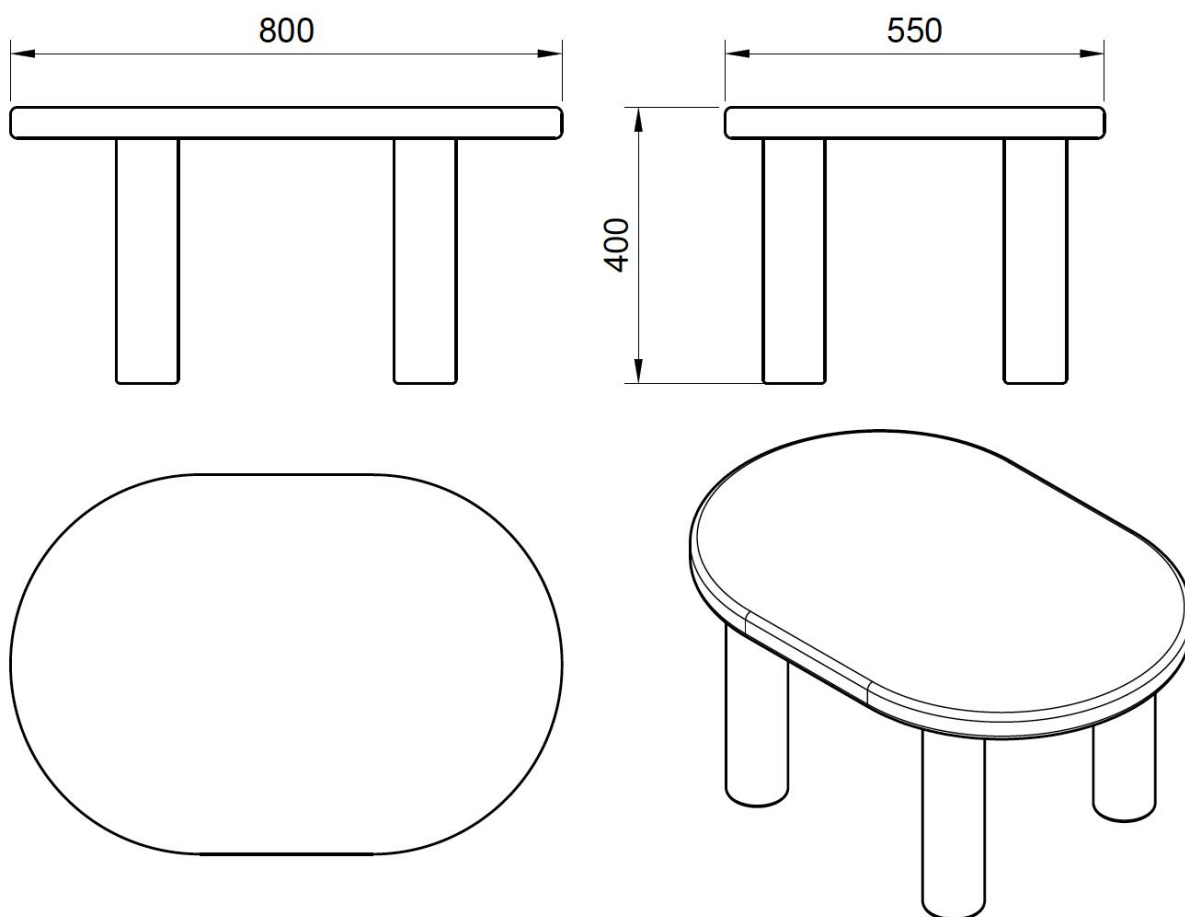

softer.

furniture for
your home,
or elsewhere

contact me

dustin fritsche
0431 605 119
ohhello@softerstudio.com

Smaller Coffee Table Dimensions

Please contact us if you would like more information on any of our products.
Email: ohhello@softerstudio.com