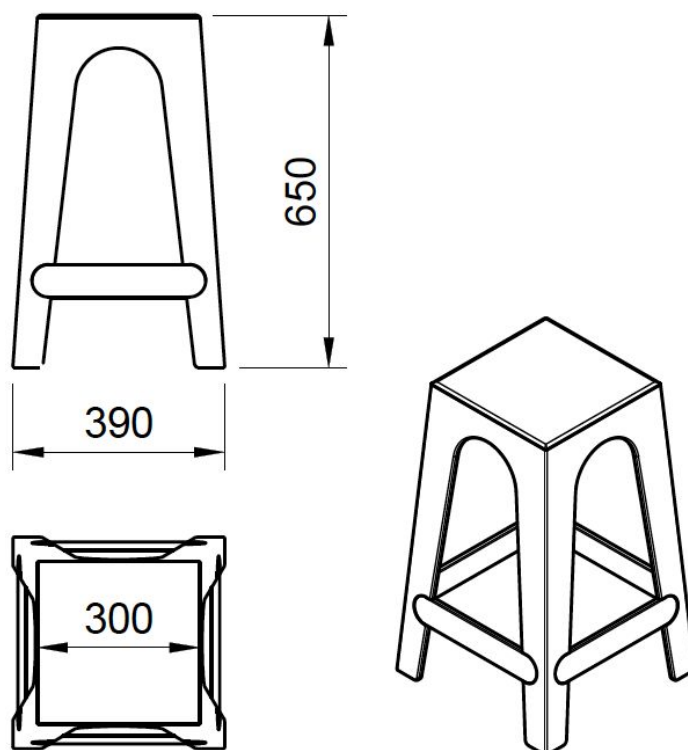

softer.

furniture for
your home,
or elsewhere

contact me

dustin fritsche
0431 605 119
ohhello@softerstudio.com

Taller Stool Dimensions

Please contact us if you would like more information on any of our products.
Email: ohhello@softerstudio.com